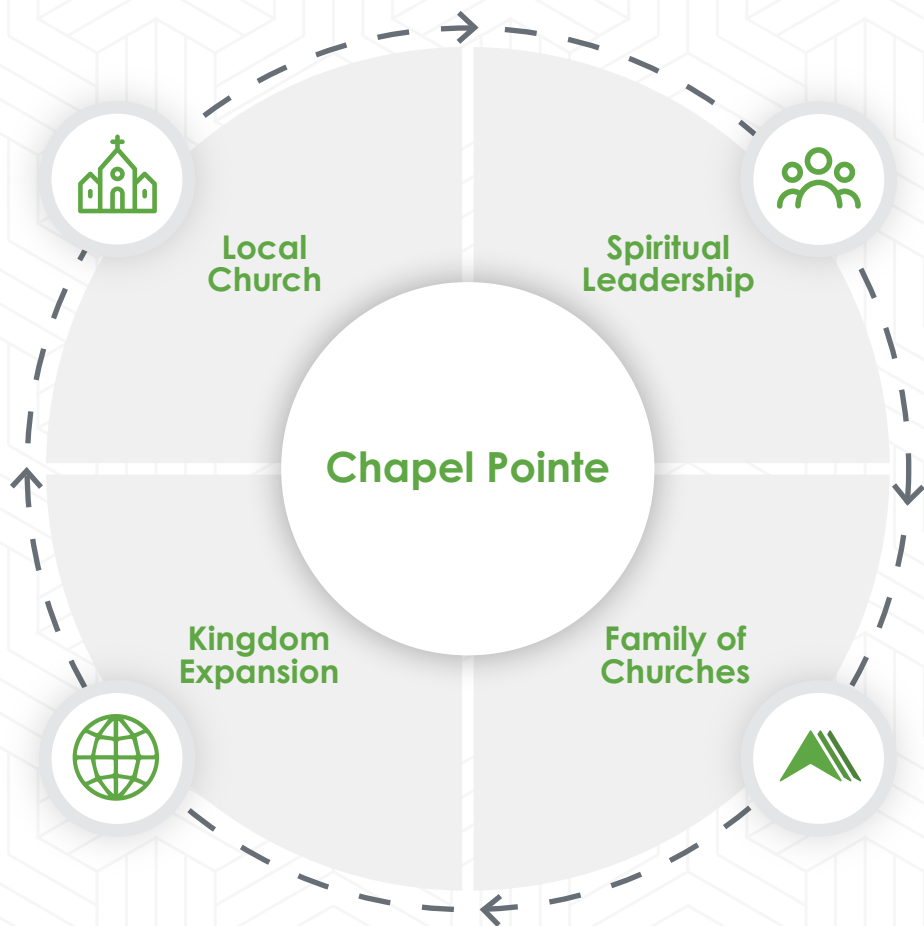

# Vision Map

## Local Church

Sites and ministry areas are primary drivers for personal discipleship and spiritual maturity.

- Sites (Hudsonville, Byron Center, Holt, Online)
- Core Values
  - God's Presence is Palpable
  - Loving Relationships Set the Tone for Community
  - Discipleship is a Way of Life
  - Live in Your Spiritual Giftedness
  - Engage in Kingdom Expansion

## Spiritual Leadership

Raising and releasing spiritual leaders for kingdom expansion.

- Be The Church: Resources designed to equip the church towards greater health, vision, and strategy.
- Revitalize Roadmap: A program powered by Be The Church that fosters church health.
- Spiritual Leadership Institute: An initiative to develop spiritual leaders from the church for the church.

# The Vision

**TRANSFORMED FOLLOWERS** of Jesus  
passionately **RESPONDING** to God  
**ROOTED** in prayer and the Bible  
**EQUIPPING** disciples